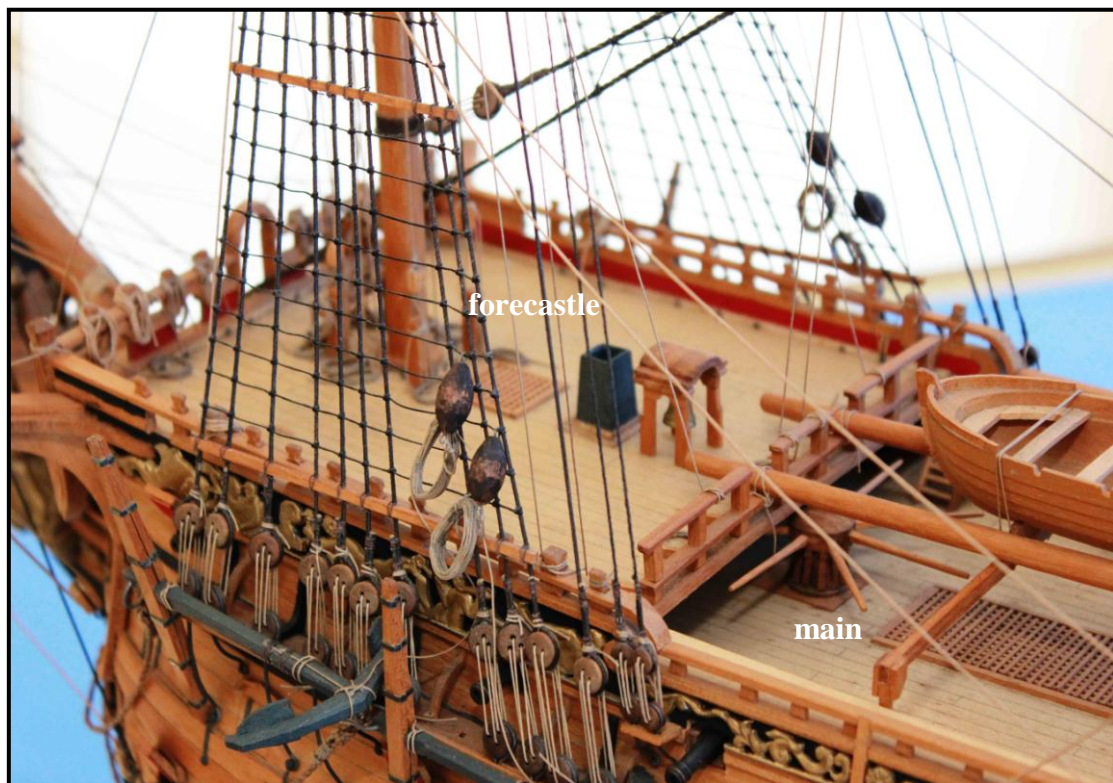

Deck Overview