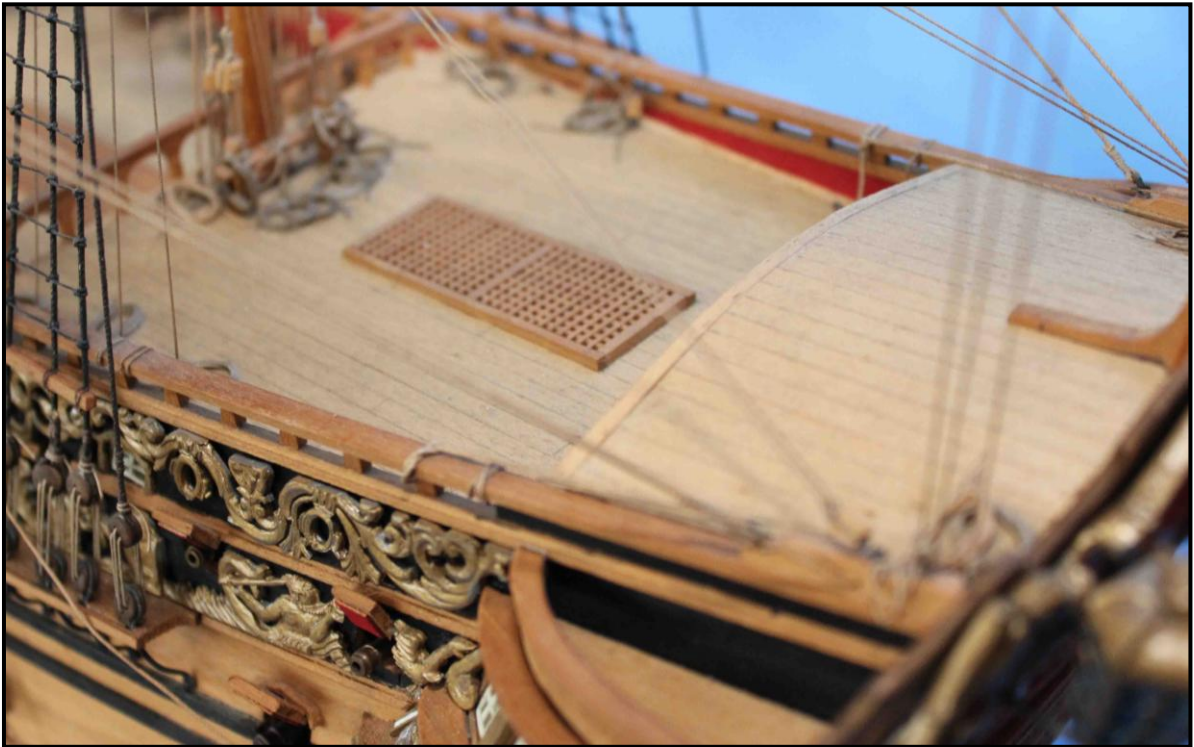

Figure 1: Royal William (source unknown)

Photogallery

This photogallery contains photos taken from the Euromodel archives and are mainly those of [scratch models](#). However, they still serve to give an excellent guide as to what to expect when building from the Euromodel kit.

Ship Overview

Deck Overview

Poop Deck

Poop Deck (cont.)

Upper Quarter Deck

Upper Quarter Deck (cont.)

Quarter Deck

Quarter Deck (cont.)

Main Deck – [Gang Boards]

Main Deck – [Boat Supports]

Forecastle Deck

Prow Deck

Prow Deck (cont.)

Head

Head (cont.)

Head (cont.)

Transom

Stern

Rigging – [Bowsprit]

The following photos are in no particular order but do portray many aspects of the rigging associated with the Royal William.

Rigging – [Bowsprit] (cont.)

Rigging – [Forecastle Mast]