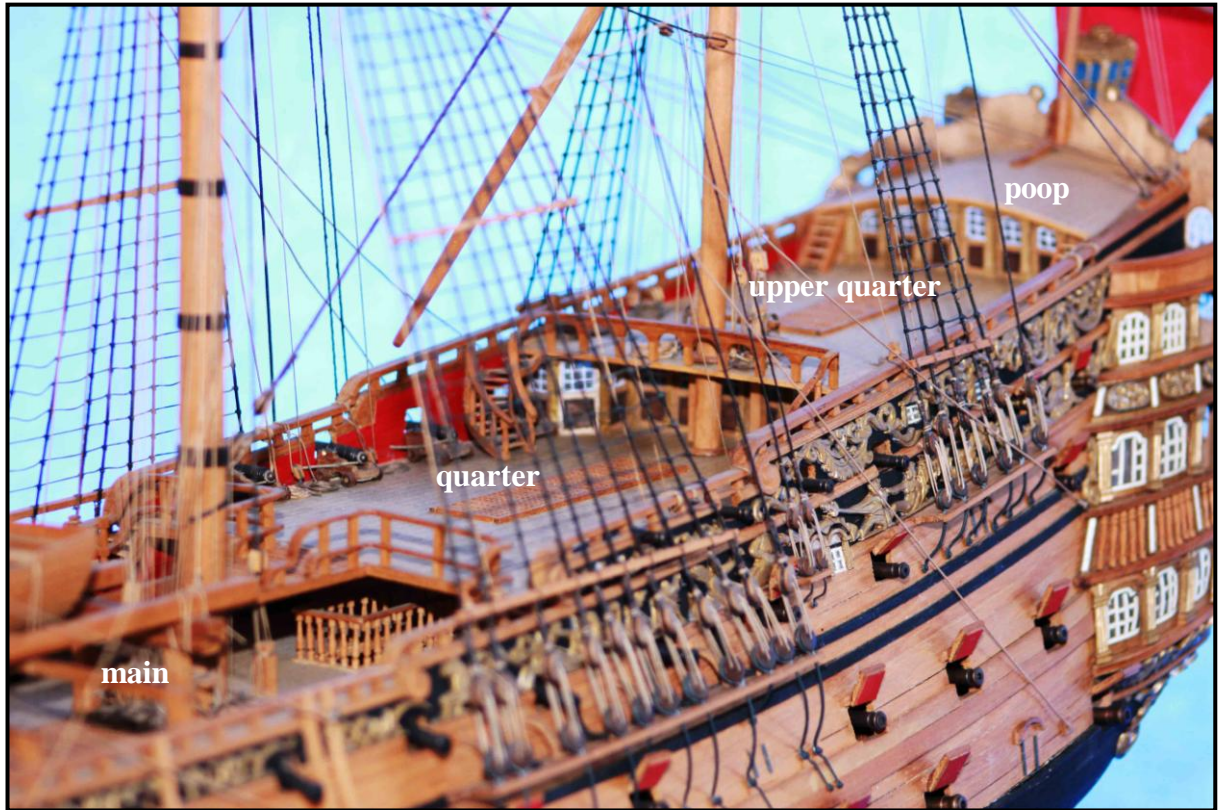

Figure 1: Royal William (source unknown)

Photogallery

This photogallery contains photos taken from the Euromodel archives and are mainly those of [scratch models](#). However, they still serve to give an excellent guide as to what to expect when building from the Euromodel kit.

Content

[To navigate through the contents – use ‘control + click’]

Ship Overview.....	3
Deck Overview	4
Poop Deck.....	5
Upper Quarter Deck.....	7
Quarter Deck.....	9
Main Deck – [Gang Boards]	11
Main Deck – [Boat Supports]	12
Forecastle Deck.....	13
Prow Deck.....	14
Head.....	16
Transom	19
Stern	20
Rigging – [Bowsprit].....	21
Rigging – [Forecastle Mast].....	23
Rigging – [Main Mast].....	24
Rigging – [Cheeks]	25
Rigging – [Shrouds]	26
Rigging – [Tops]	27
Rigging – Rigging – [Studding Sail Yards]	27

Ship Overview

Deck Overview

Poop Deck

Poop Deck (cont.)

Upper Quarter Deck

Upper Quarter Deck (cont.)

Quarter Deck

Quarter Deck (cont.)

Main Deck – [Gang Boards]

Main Deck – [Boat Supports]

Forecastle Deck

Prow Deck

Prow Deck (cont.)

Head

Head (cont.)

Head (cont.)