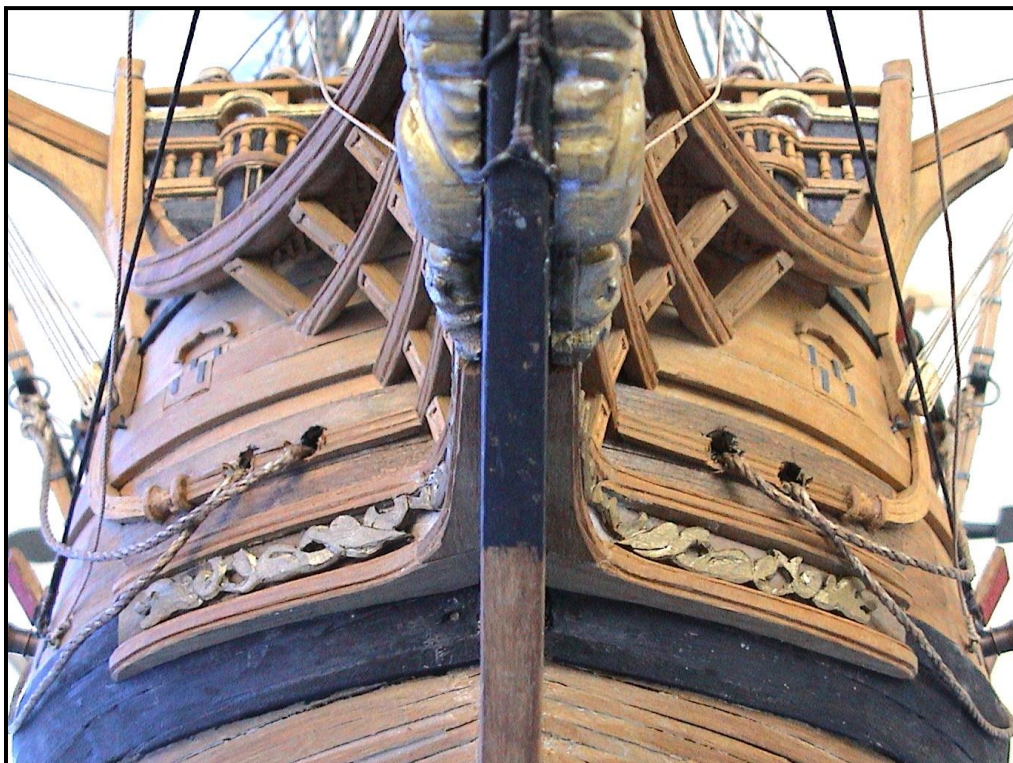

Figure 1: Royal William (source unknown)

Photogallery

This photogallery contains photos taken from the Euromodel archives and are mainly those of [scratch models](#). However, they still serve to give an excellent guide as to what to expect when building from the Euromodel kit.

Main Deck – [Gang Boards]

Main Deck – [Boat Supports]

Forecastle Deck

Prow Deck

Prow Deck (cont.)

Head

Head (cont.)

Head (cont.)

Transom

Stern

Rigging – [Bowsprit]

The following photos are in no particular order but do portray many aspects of the rigging associated with the Royal William.

Rigging – [Bowsprit] (cont.)

Rigging – [Forecastle Mast]