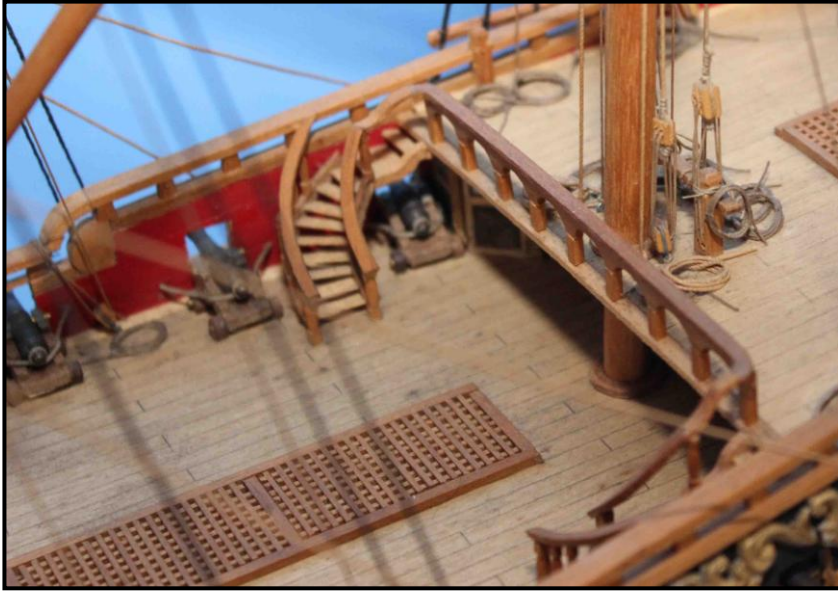

Figure 1: Royal William (source unknown)

Photogallery

This photogallery contains photos taken from the Euromodel archives and are mainly those of [scratch models](#). However, they still serve to give an excellent guide as to what to expect when building from the Euromodel kit.

Ship Overview

Deck Overview

Poop Deck

Poop Deck (cont.)

Upper Quarter Deck

Upper Quarter Deck (cont.)

Quarter Deck

Quarter Deck (cont.)

Main Deck – [Gang Boards]

Main Deck – [Boat Supports]

Forecastle Deck

Prow Deck

Prow Deck (cont.)

Head

Head (cont.)

Head (cont.)

Transom

Stern

Rigging – [Bowsprit]

The following photos are in no particular order but do portray many aspects of the rigging associated with the Royal William.

Rigging – [Bowsprit] (cont.)

Rigging – [Forecastle Mast]