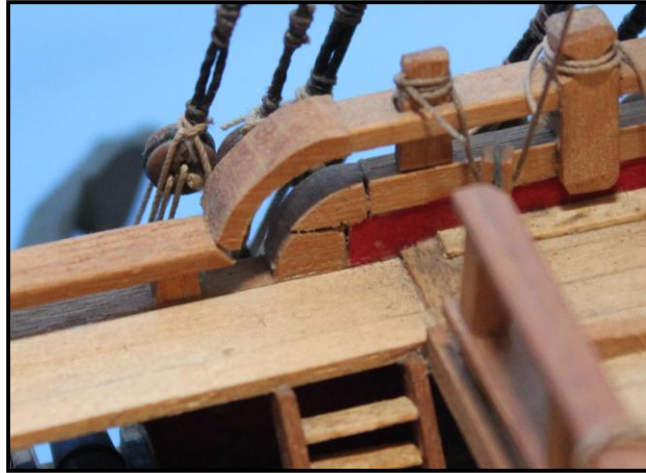

Figure 1: Royal William (source unknown)

Photogallery

This photogallery contains photos taken from the Euromodel archives and are mainly those of [scratch models](#). However, they still serve to give an excellent guide as to what to expect when building from the Euromodel kit.

Ship Overview

Deck Overview

Poop Deck

Poop Deck (cont.)

Upper Quarter Deck

Upper Quarter Deck (cont.)

Quarter Deck

Quarter Deck (cont.)

Main Deck – [Gang Boards]

Main Deck – [Boat Supports]

Forecastle Deck

Prow Deck

Prow Deck (cont.)

Head

Head (cont.)

Head (cont.)

Transom

Stern

Rigging – [Bowsprit]

The following photos are in no particular order but do portray many aspects of the rigging associated with the Royal William.

Rigging – [Bowsprit] (cont.)

Rigging – [Forecastle Mast]