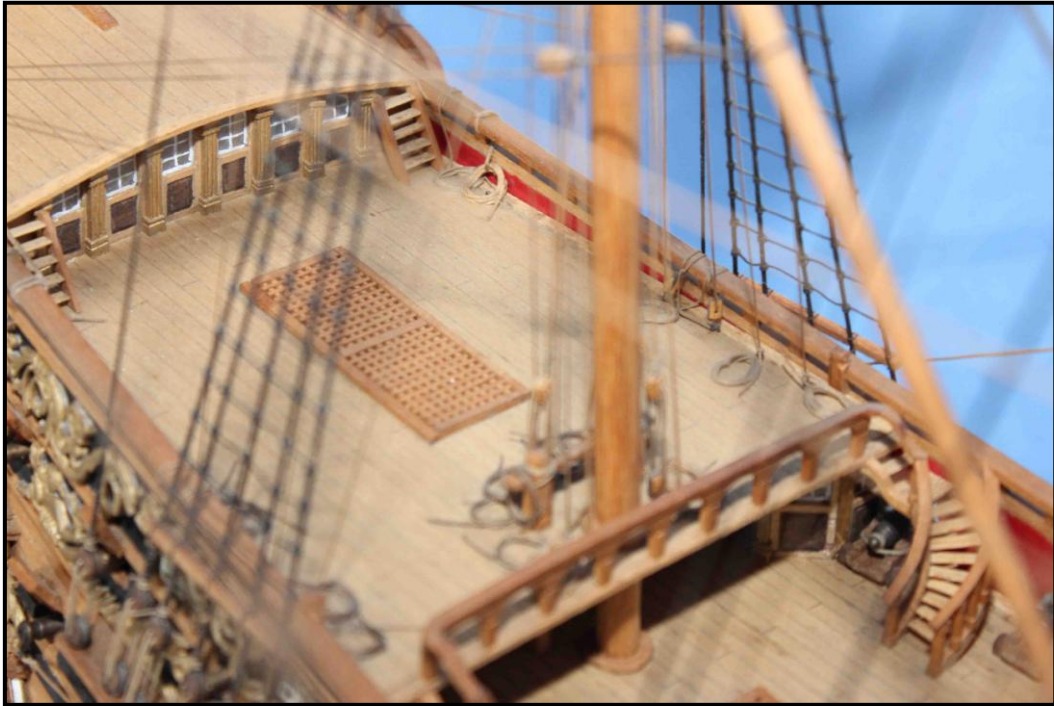

Ship Overview

Deck Overview

Poop Deck

Poop Deck (cont.)

Upper Quarter Deck

Upper Quarter Deck (cont.)

Quarter Deck

Quarter Deck (cont.)

Main Deck – [Gang Boards]

Main Deck – [Boat Supports]

Forecastle Deck

Prow Deck

Prow Deck (cont.)

Head

Head (cont.)

Head (cont.)

Transom

Stern

Rigging – [Bowsprit]

The following photos are in no particular order but do portray many aspects of the rigging associated with the Royal William.

Rigging – [Bowsprit] (cont.)

Rigging – [Forecastle Mast]