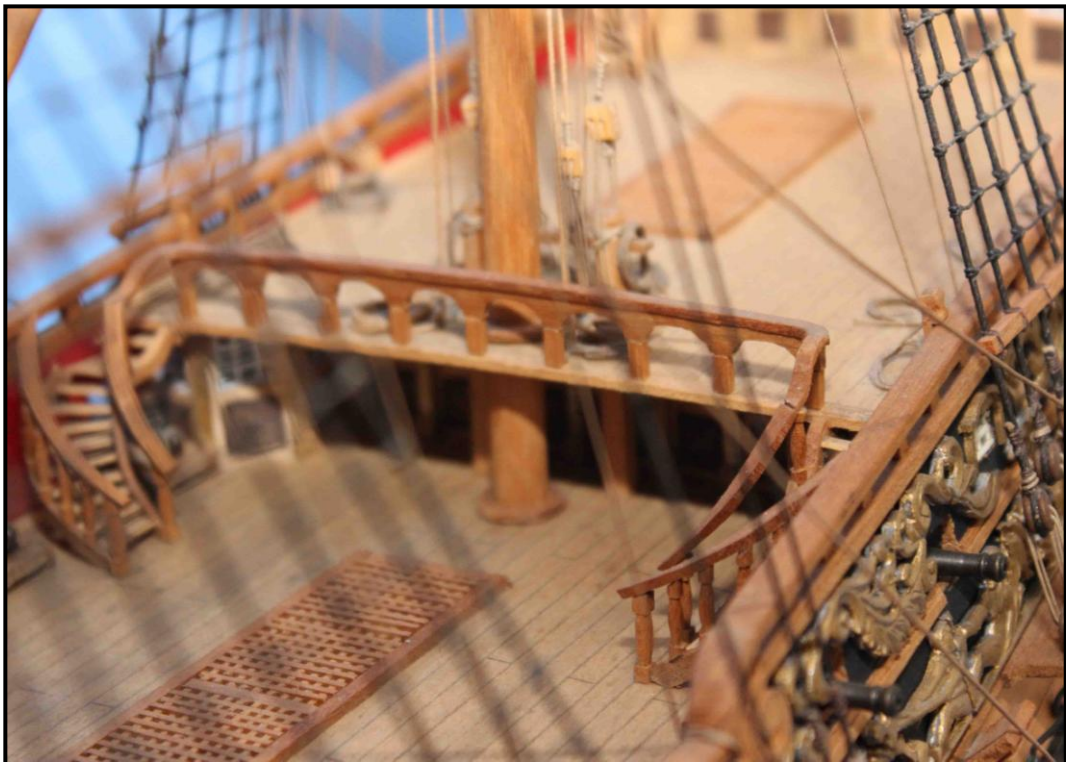

Ship Overview

Deck Overview

Poop Deck

Poop Deck (cont.)

Upper Quarter Deck

Upper Quarter Deck (cont.)

Quarter Deck

Quarter Deck (cont.)

Main Deck – [Gang Boards]

Main Deck – [Boat Supports]

Forecastle Deck

Prow Deck

Prow Deck (cont.)

Head

Head (cont.)

Head (cont.)

Transom

Stern

Rigging – [Bowsprit]

The following photos are in no particular order but do portray many aspects of the rigging associated with the Royal William.

Rigging – [Bowsprit] (cont.)

Rigging – [Forecastle Mast]