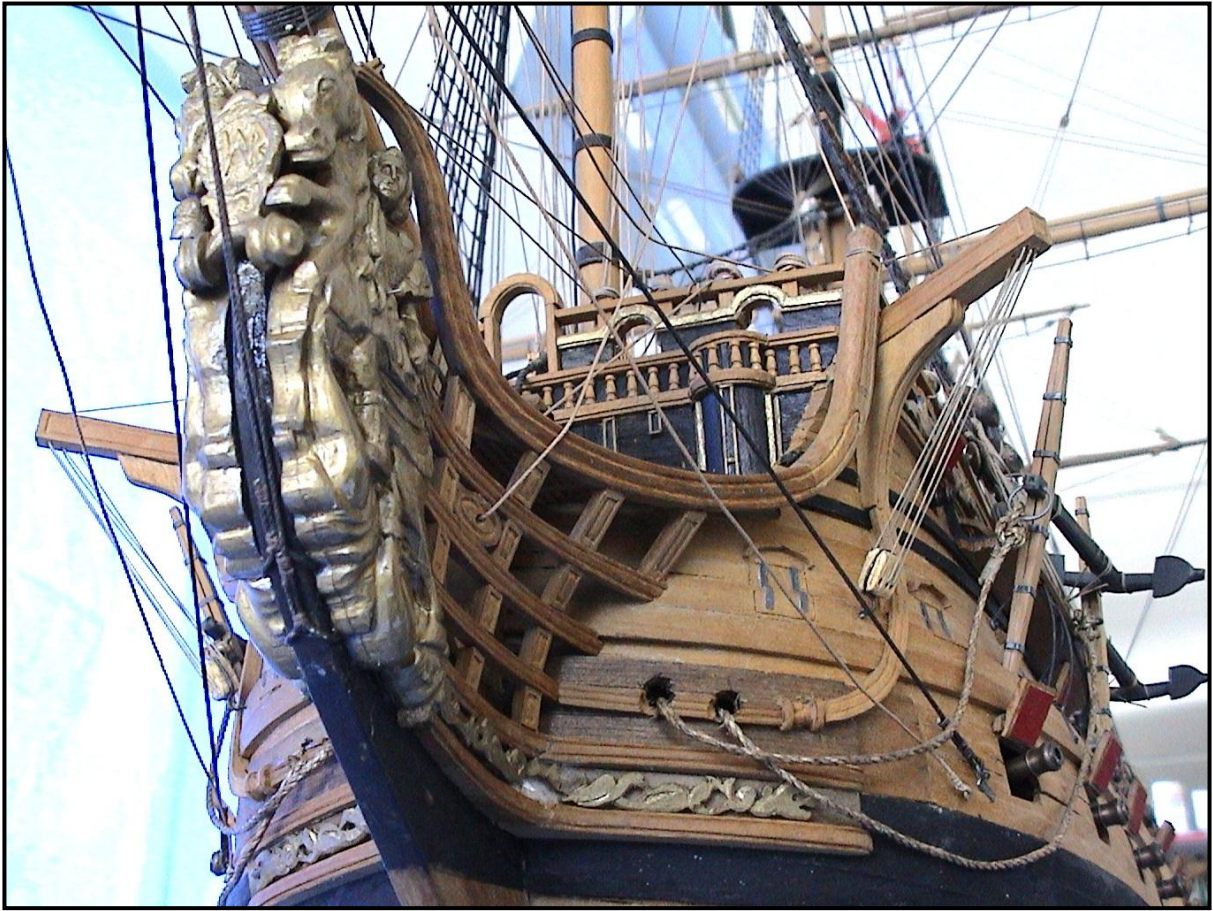

Figure 1: Royal William (source unknown)

Photogallery

This photogallery contains photos taken from the Euromodel archives and are mainly those of [scratch models](#). However, they still serve to give an excellent guide as to what to expect when building from the Euromodel kit.

Main Deck – [Gang Boards]

Main Deck – [Boat Supports]

Forecastle Deck

Prow Deck

Prow Deck (cont.)

Head

Head (cont.)

Head (cont.)

Transom

Stern

Rigging – [Bowsprit]

The following photos are in no particular order but do portray many aspects of the rigging associated with the Royal William.

Rigging – [Bowsprit] (cont.)

Rigging – [Forecastle Mast]