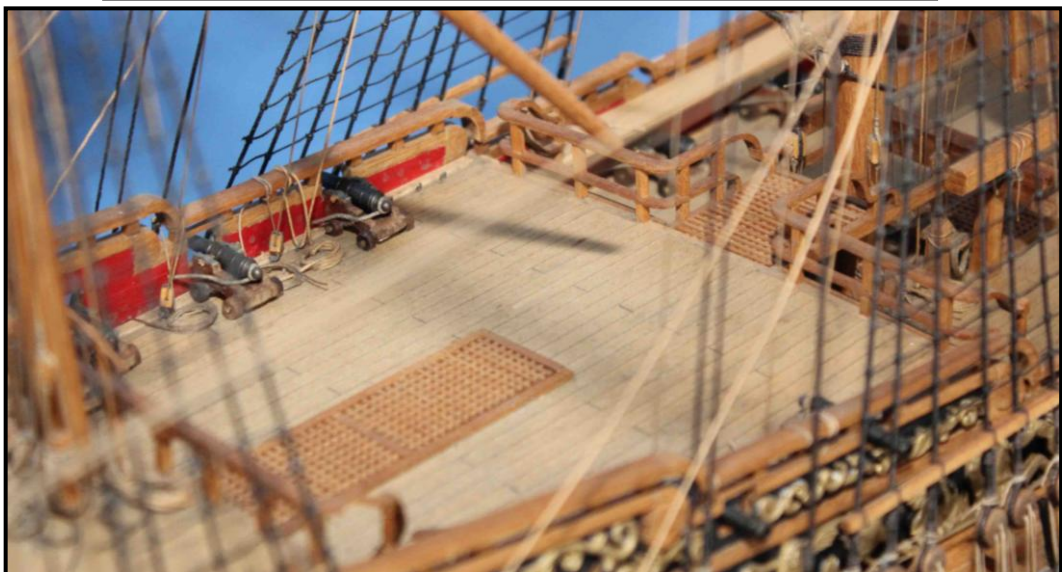

Ship Overview

Deck Overview

Poop Deck

Poop Deck (cont.)

Upper Quarter Deck

Upper Quarter Deck (cont.)

Quarter Deck

Quarter Deck (cont.)

Main Deck – [Gang Boards]

Main Deck – [Boat Supports]

Forecastle Deck

Prow Deck

Prow Deck (cont.)

Head

Head (cont.)

Head (cont.)

Transom

Stern

Rigging – [Bowsprit]

The following photos are in no particular order but do portray many aspects of the rigging associated with the Royal William.

Rigging – [Bowsprit] (cont.)

Rigging – [Forecastle Mast]