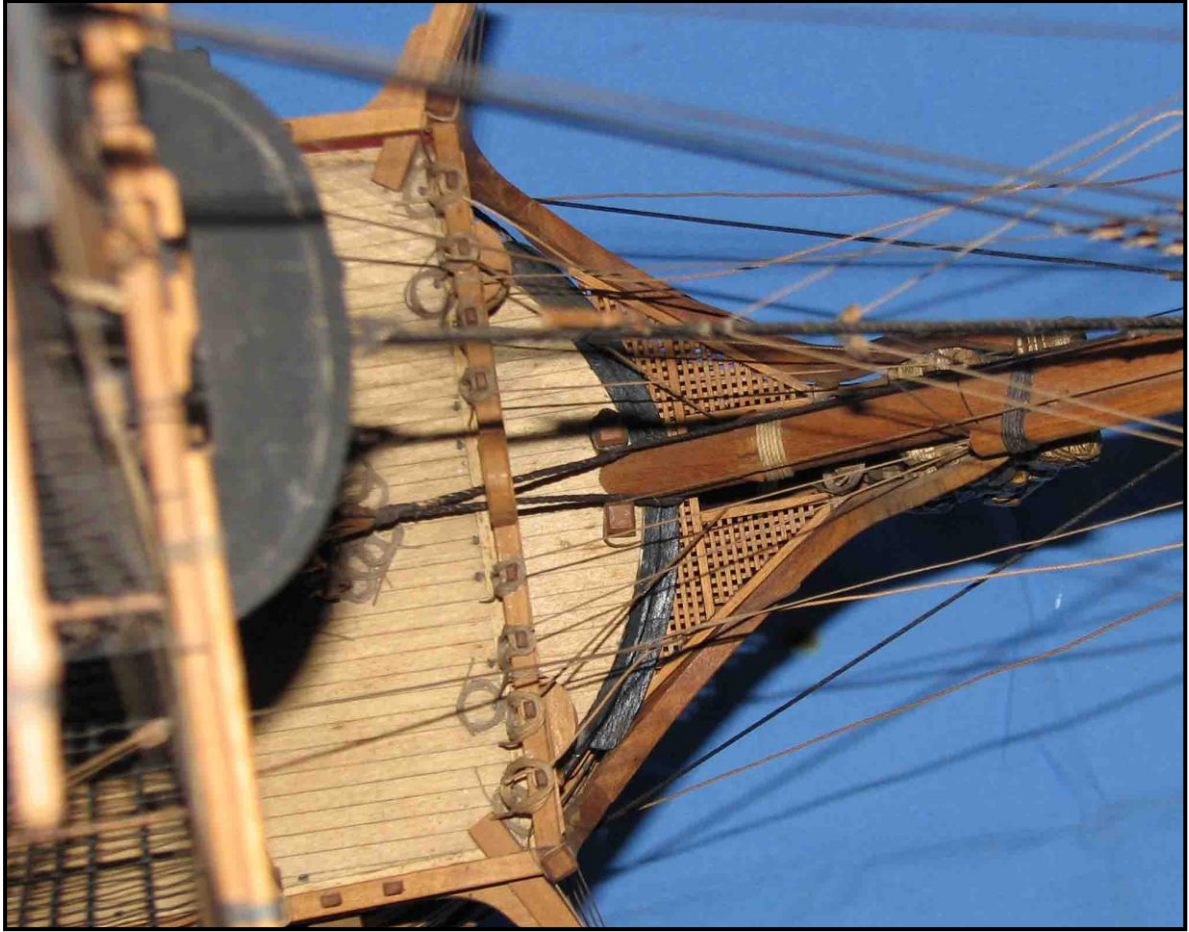

Main Deck – [Gang Boards]

Main Deck – [Boat Supports]

Forecastle Deck

Prow Deck

Prow Deck (cont.)

Head

Head (cont.)

Head (cont.)

Transom

Stern

Rigging – [Bowsprit]

The following photos are in no particular order but do portray many aspects of the rigging associated with the Royal William.

Rigging – [Bowsprit] (cont.)

Rigging – [Forecastle Mast]