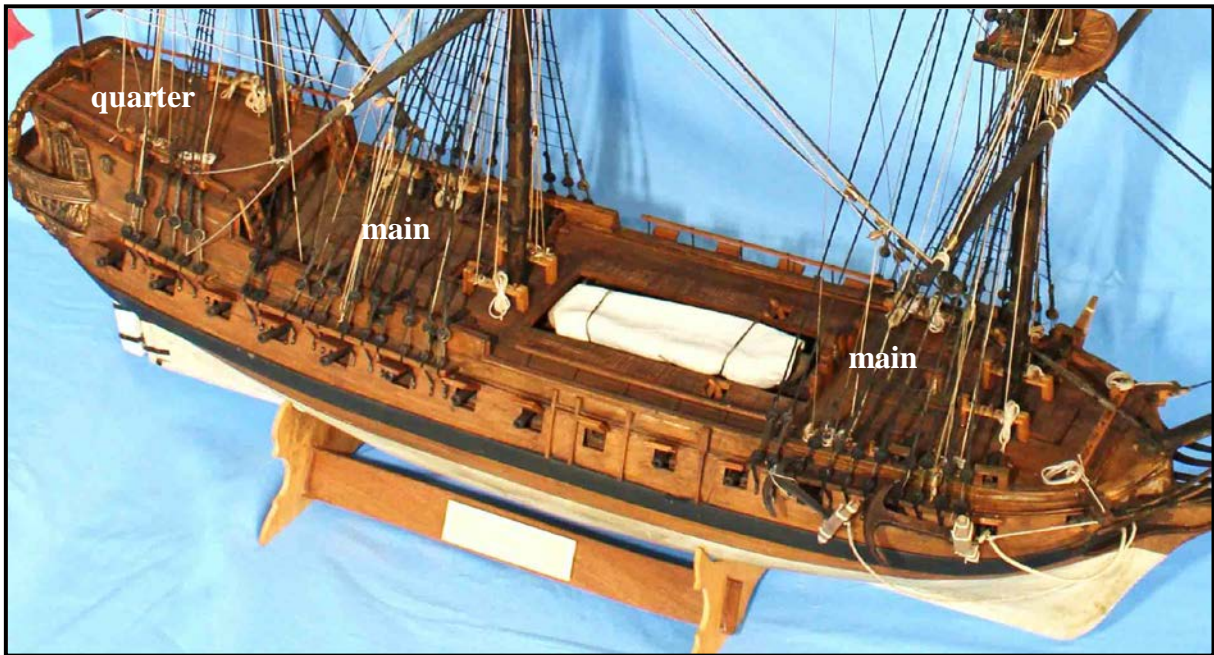

La Renommée

18th. Century
French Frigate

Launched in 1744

Scale 1:70

Model of LaRenommée

Photogallery

This photogallery contains photos taken from the Euromodel archives and are mainly those of [*scratch models*](#). However, they still serve to give an excellent guide as to what to expect when building from the Euromodel kit.

Content

[To navigate through the contents – use ‘control + click’]

Ship Overview.....	3
Deck Overview.....	4
Hull View	4
Quarter Deck.....	6
Main Deck.....	7
Prow Deck	9
Head.....	12
Transom	13
Rigging – [Bowsprit]	15
Rigging – [Tops]	16

Ship Overview

Deck Overview

Hull View

Hull View (cont.)

Quarter Deck

Main Deck

Main Deck (cont.)

Main Deck (cont.)